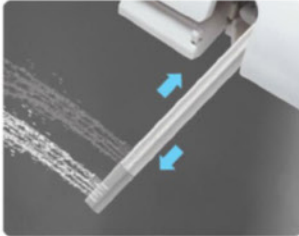

LCD SCREEN 液晶屏幕图示

Connect to a power supply. indicator light bright Power-saving state, water tank is not heated, saving lamp on, heated indicator light off Close power-saving function, saving indicator light off, body on seat, water temperature heating, heating indicator light bright. The temperature show on lcd screen is changes with environmental temperature

整机接上电源,电源指示灯亮。智能省电状态下且水箱未加热,节能指示灯亮,加热指示灯灭。关闭智能省电, 节能指示灯灭, 人体着座水温加热时, 加热指示灯亮。液晶屏幕上温度显示值随环境温度的变化而变化。

APTITUDE CORE TECHNOLOGY

新智能核心技术

喷嘴位置调节

Nozzle position adjustable
喷嘴可进行分档前后微调，清洗因人而异，更加人性化。

臀洗 Ass wash

洁净温水彻底清洗臀部，避免细菌繁殖，舒适卫生，享受清爽感觉。