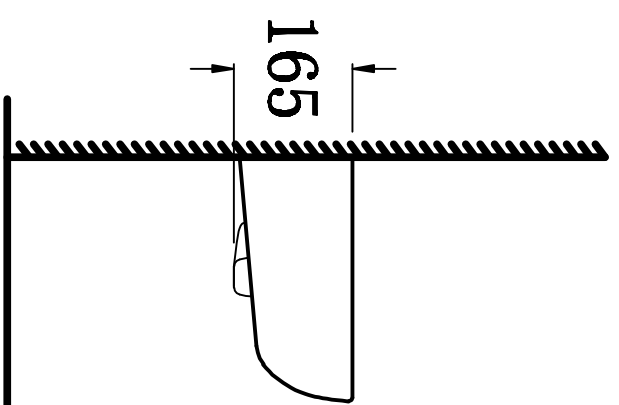

俯视图

侧面图

主视图

说明：接受±5mm公差

华乐诗卫浴有限公司  
Hualishi Building Products Ltd.

|                 |             |                   |  |
|-----------------|-------------|-------------------|--|
| 型号<br>Model No. | WR-230124.1 | 设计<br>Designed by |  |
| 名称<br>Name      |             | 制图<br>Drawn by    |  |
| 重量<br>Weight    |             | 审核<br>Checked by  |  |
| 比例<br>Scale     | 1:10        | 审核<br>Reviewed by |  |
| 日期<br>Date      |             | 批准<br>Approved by |  |