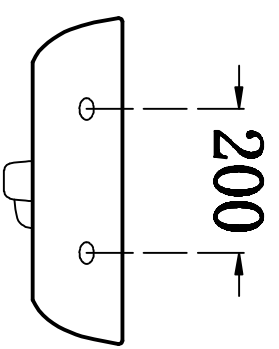

俯视图

侧面图

主视图

说明：接受±5mm公差

华乐诗卫浴有限公司  
Hualishi Building Products Ltd.

|                 |             |                   |  |
|-----------------|-------------|-------------------|--|
| 型号<br>Model No. | WR-230124.1 | 设计<br>Designed by |  |
| 名称<br>Name      |             | 制图<br>Drawn by    |  |
| 重量<br>Weight    |             | 审核<br>Checked by  |  |
| 比例<br>Scale     | 1:10        | 审核<br>Reviewed by |  |
| 日期<br>Date      |             | 批准<br>Approved by |  |